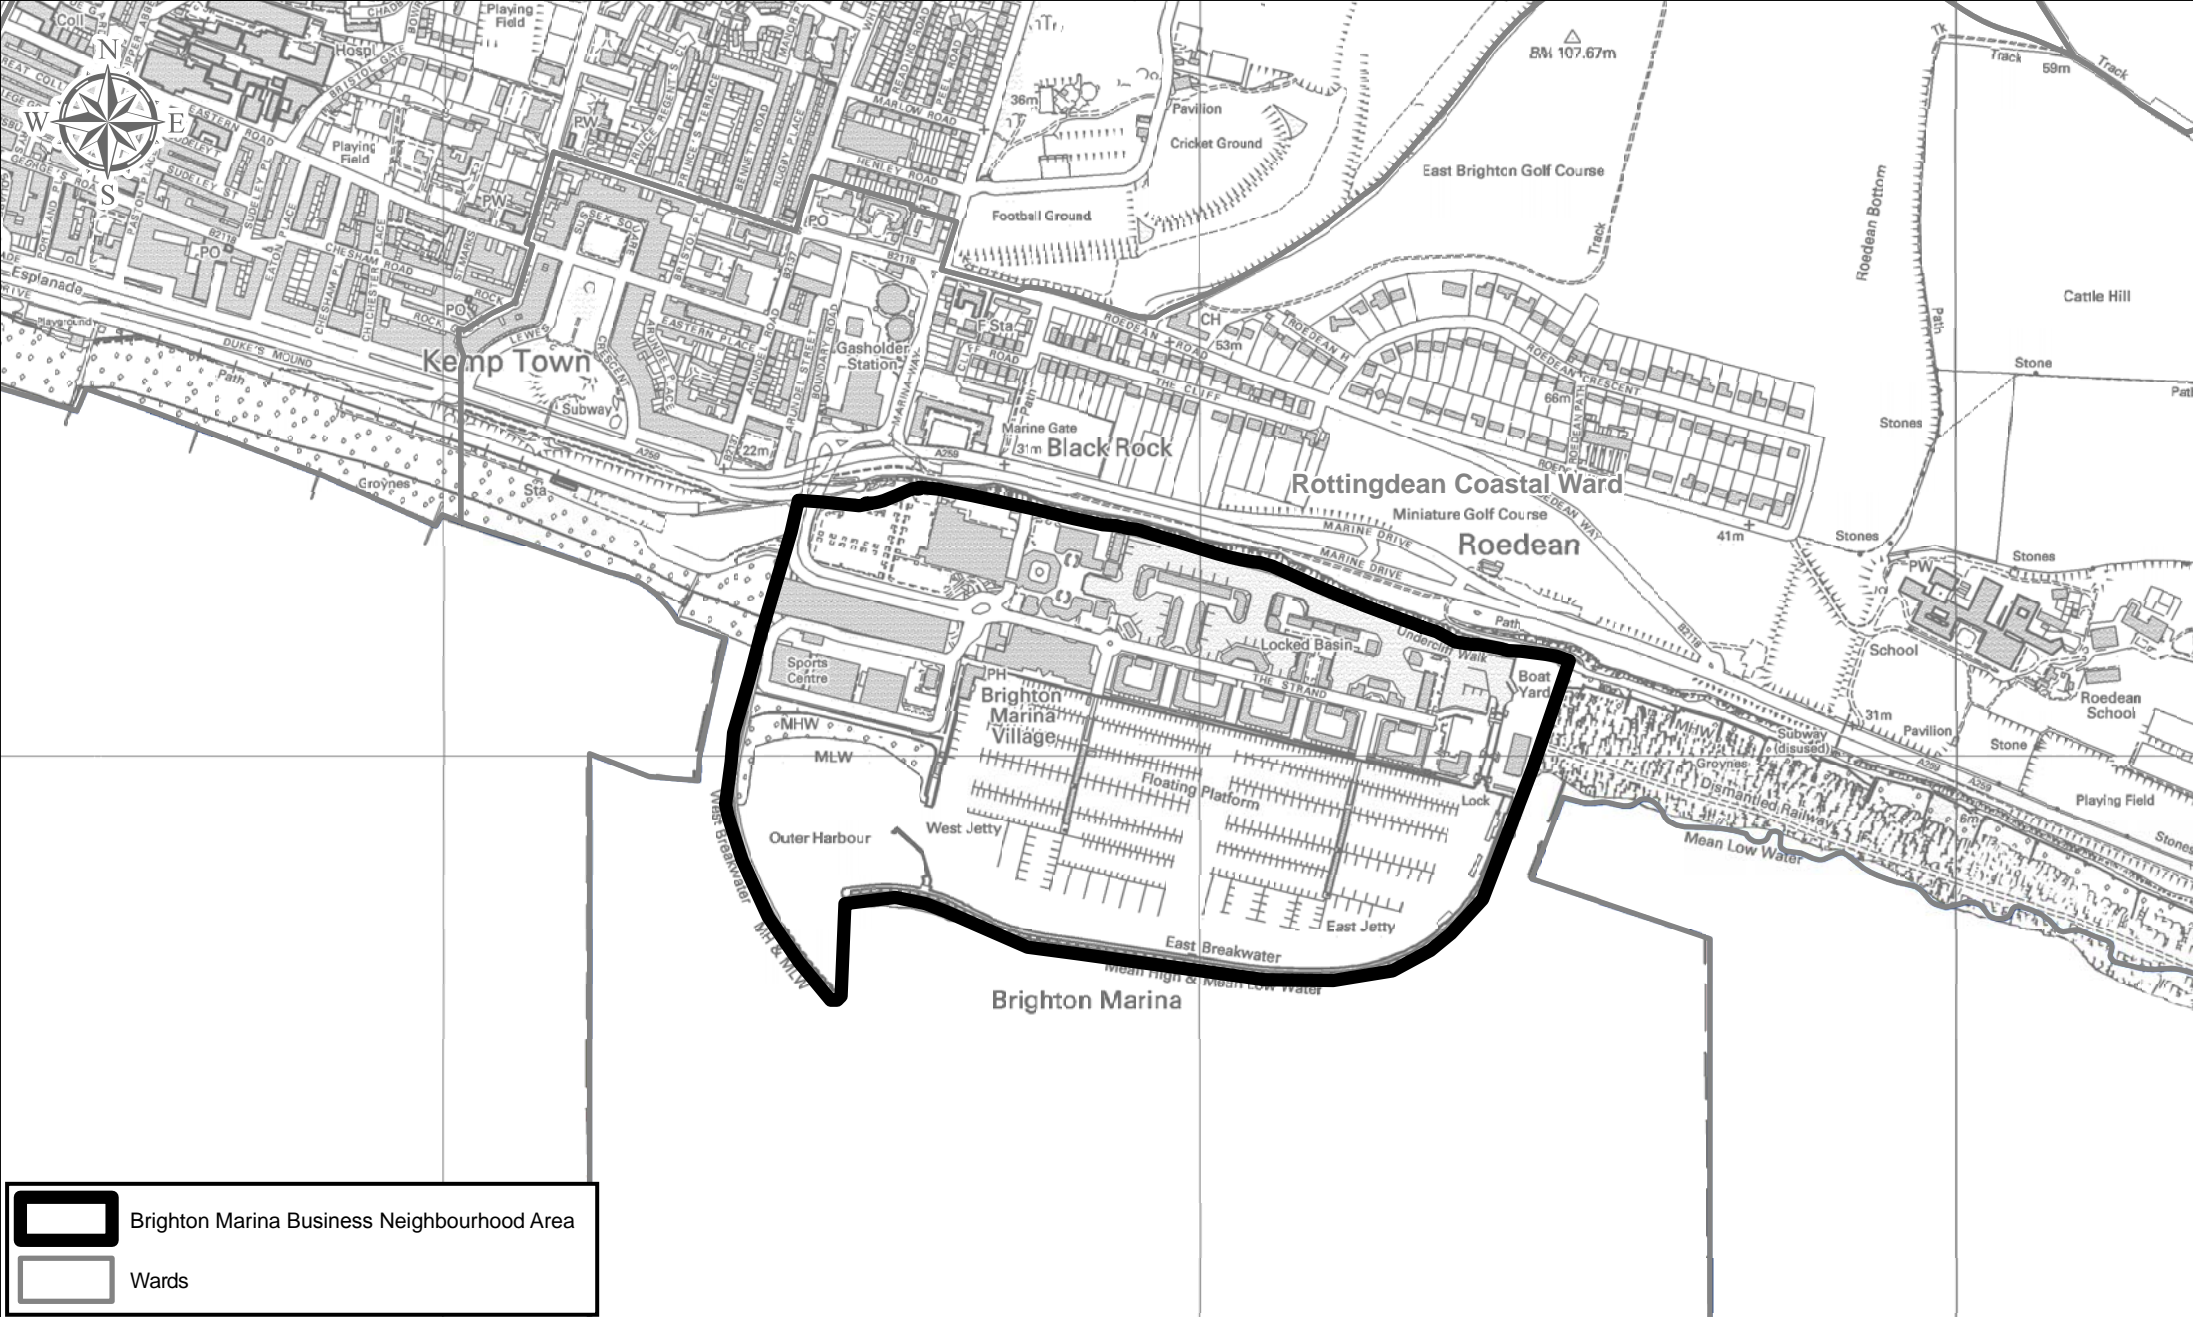

Brighton Marina Business Neighbourhood Area

Scale: 1:10,000 0 260 520 1,040 Meters

(c) Crown Copyright. All rights reserved. Licence: 100020999, Brighton & Hove City Council. 2014. Mapping & Information, Planning Strategy Group.